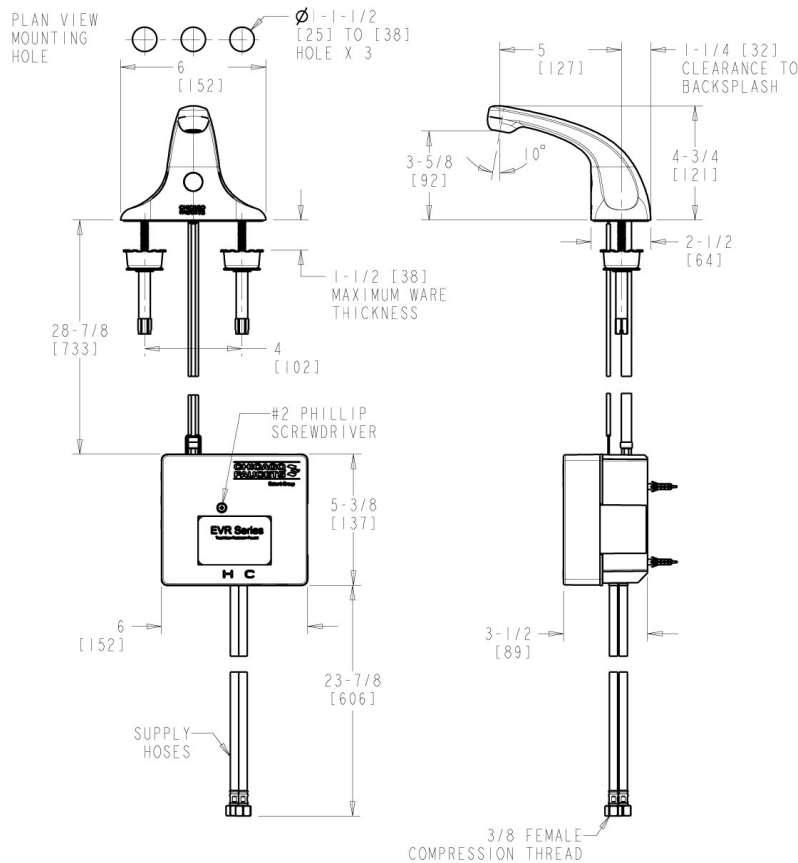

Date _____

ECAST

ECAST products are intended for installation where state laws and local codes mandate lead content levels or in any location where lead content is a concern.

2100 South Clearwater Drive
Des Plaines, IL
P: 847/803-5000
F: 847/803-5454
Technical: 800/TEC-TRUE
www.chicagofaucets.com

Architect/Engineer Specification

Chicago Faucets No. EVR-A12A-12ABCP, EVR Series Lavatory Sink Faucet with hands-free infrared detection, 4" fixed centers. Chrome plated. 0.5 GPM (1.9 L/min) vandal-proof, pressure compensating, Econo-Flo non-aerating spray outlet. Dual supply for hot and cold water service. Powered by 4 "AA" alkaline batteries (included) - up to 5-year battery life. Includes stainless steel braided hose(s). Includes concealed mechanical mixing valve. On-demand IR detection for hands-free actuation and maximum water savings. ECAST™ construction with less than 0.25% lead content by weighted average. CALGreen compliant. This product meets ADA ANSI/ICC A117.1 requirements and is tested and certified to industry standards: ASME A112.18.1/CSA B125.1, Certified to NSF/ANSI 61, Section 9, California Health and Safety Code 116875 (AB1953-2006), Vermont Bill S.152, NSF/ANSI 372 Low Lead Content, and California Green Building Standards Code (CALGreen).